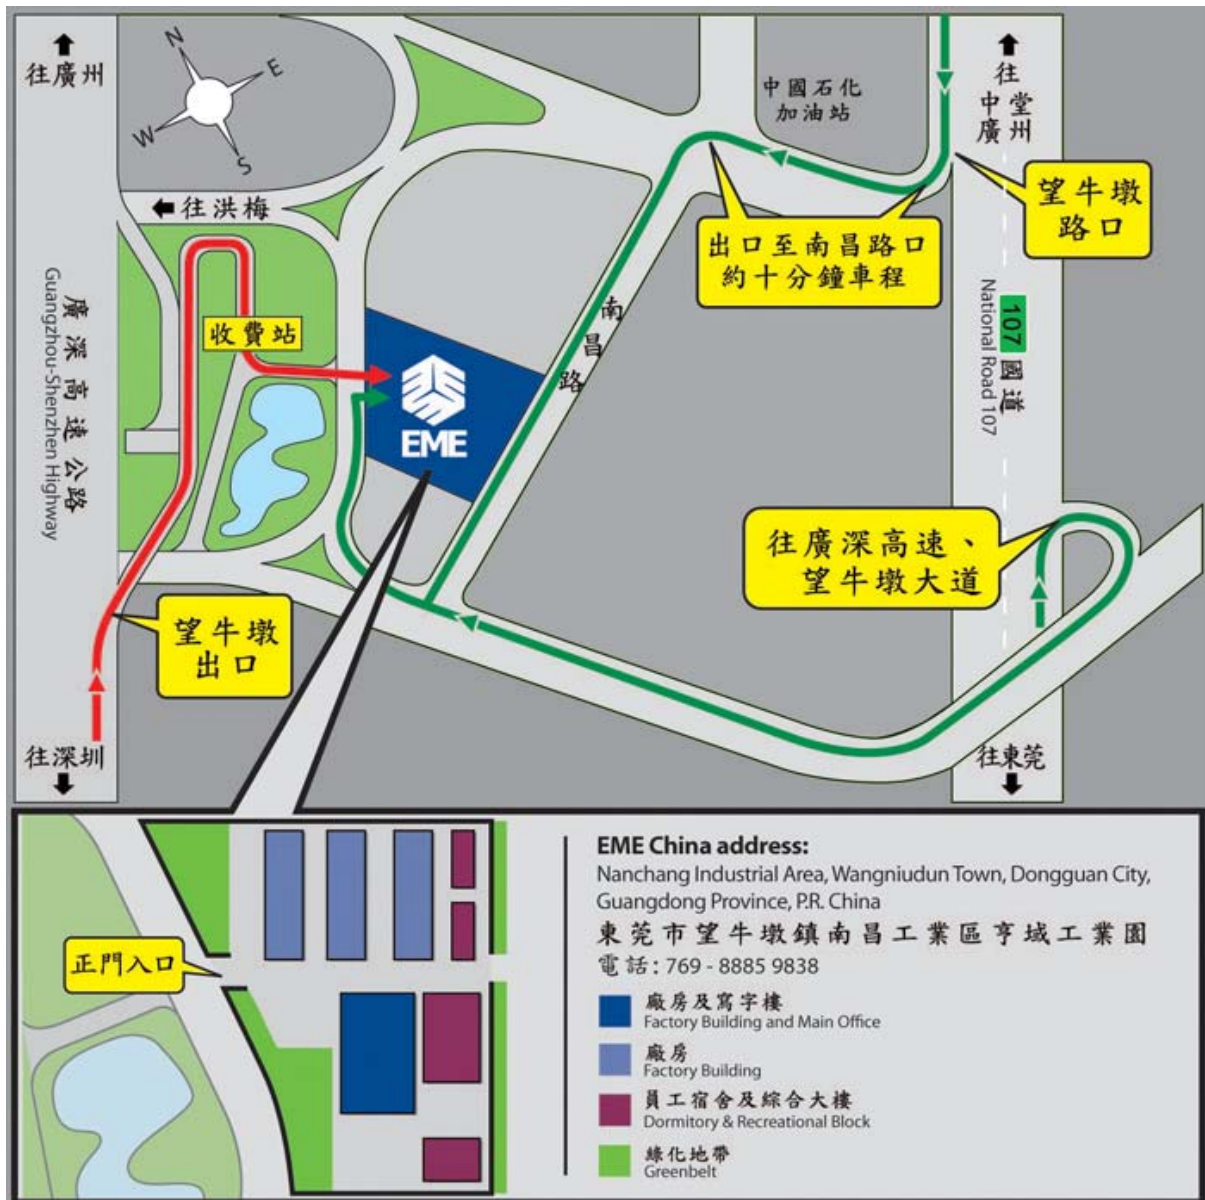

HONG KONG OFFICE

HONG KONG WAREHOUSE

REGION MAP

FACTORY MAP

HEAD OFFICE

Company Name : Edwin McAuley Electronics Ltd.

Address : 14th Floor Somerset House, Taikoo Place, 979 King's Road, Quarry Bay, Hong Kong

地址 : 香港鰂魚涌英皇道979號 太古坊常盛大廈14樓

電話 (TEL) : (852) 2562 0886

傳真 (FAX) : (852) 2856 3002

MTR Directions : Quarry Bay station (鰂魚涌站) -Taikoo Place Exit A (太古坊出口)

HONG KONG WAREHOUSE

Address : 4/F, HKI Building, 56 Hung To Road, Kwun Tong, Kowloon, Hong Kong

地址 : 香港 九龍 觀塘 鴻圖道56 號, 香江國際大廈, 4字樓

電話 (TEL) : (852) 2601 9141

傳真 (FAX) : (852) 2690 9512

MTR Directions : Kwun Tong station (觀塘站) - Exit B3 (B3出口)

EME CHINA

Company Name : EME CHINA

地址 : 廣東省東莞市望牛墩鎮南昌工業區亨域工業園

Address : Nanchang Industrial Area, Wangniudun Town, Dongguan City, Guangdong Province, P.R. China

電話 (TEL) : (86) 769 8885 9838

傳真 (FAX) : (86) 769 8885 9416

郵編 (Post Code) : 523203