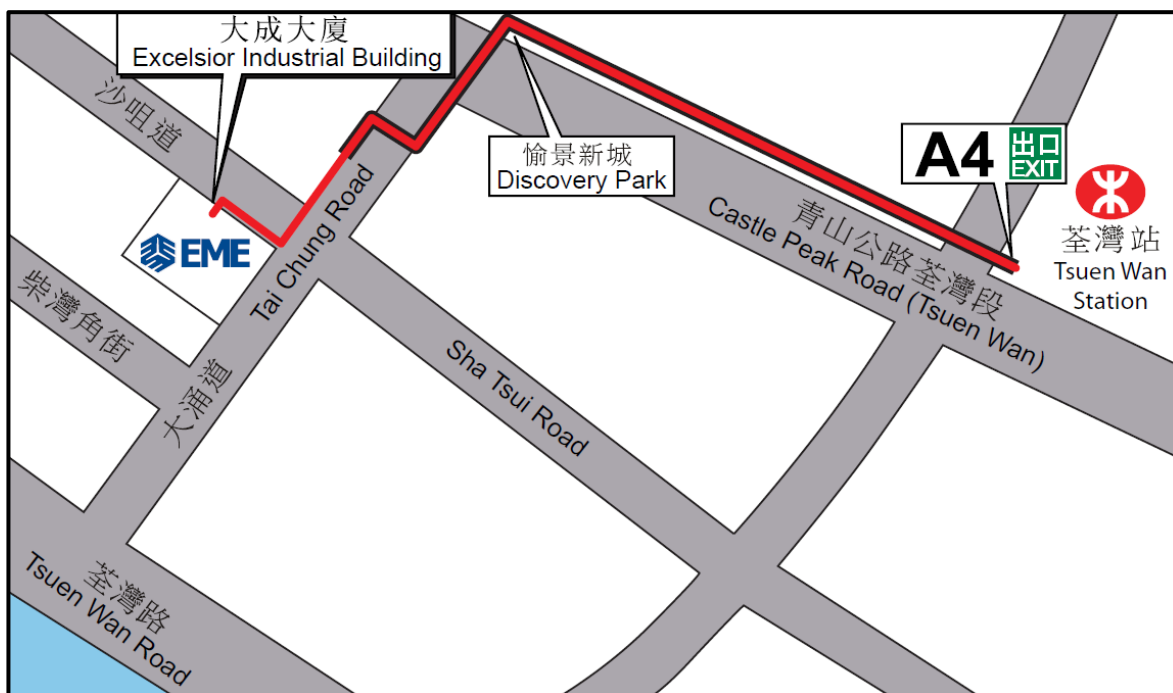

MTR Directions : Fortress Hill Station – Exit A

## EME CHINA

Company Name : Dongguan Lionway Electronics Ltd.

Address : Lionway Ind. Park, Nanchang Ind. Area, Nanchang Rd. S.,  
Wangniudun Town, Dongguan City, Guangdong Province,  
P.R. China

地址 : 廣東省東莞市望牛墩鎮南昌南路南昌工業區亨域工業園

### Factory Map

## Region Map