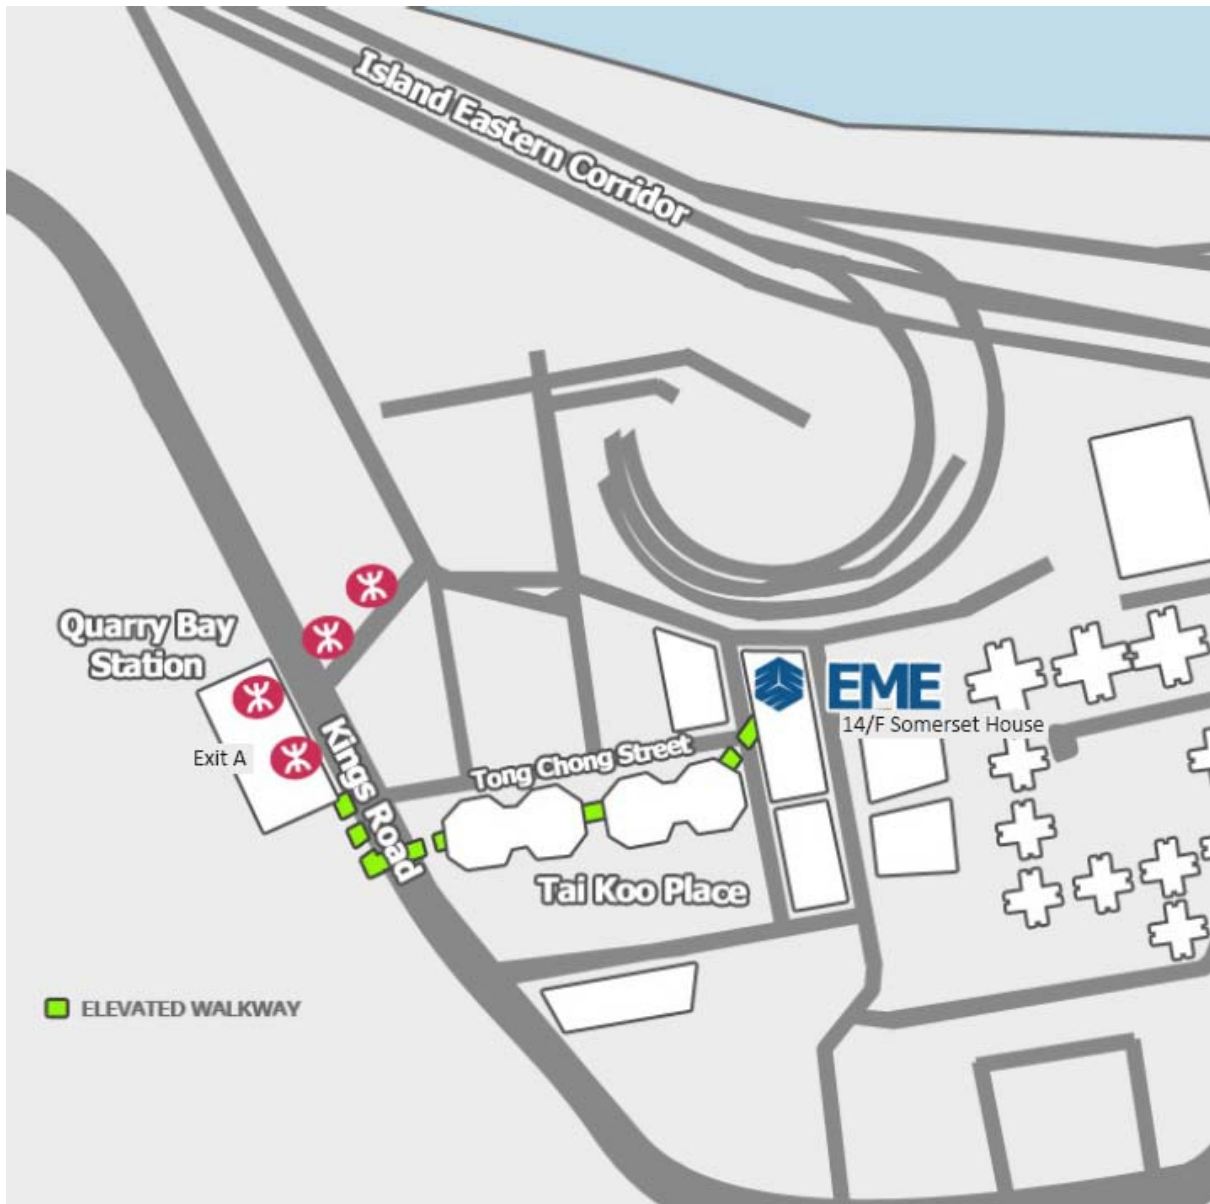

HONG KONG OFFICE

HONG KONG WAREHOUSE

REGION MAP

FACTORY MAP

HEAD OFFICE

Company Name : Edwin McAuley Electronics Ltd.

Address : 14th Floor Somerset House, Taikoo Place, 979 King's Road, Quarry Bay, Hong Kong

地址 : 香港鰂魚涌英皇道979號 太古坊常盛大廈14樓

電話 (TEL) : (852) 2562 0886

傳真 (FAX) : (852) 2856 3002

MTR Directions : Quarry Bay station (鰂魚涌站) -Taikoo Place Exit A (太古坊出口)

HONG KONG WAREHOUSE

Address : 4/F, HKI Building, 56 Hung To Road, Kwun Tong, Kowloon, Hong Kong